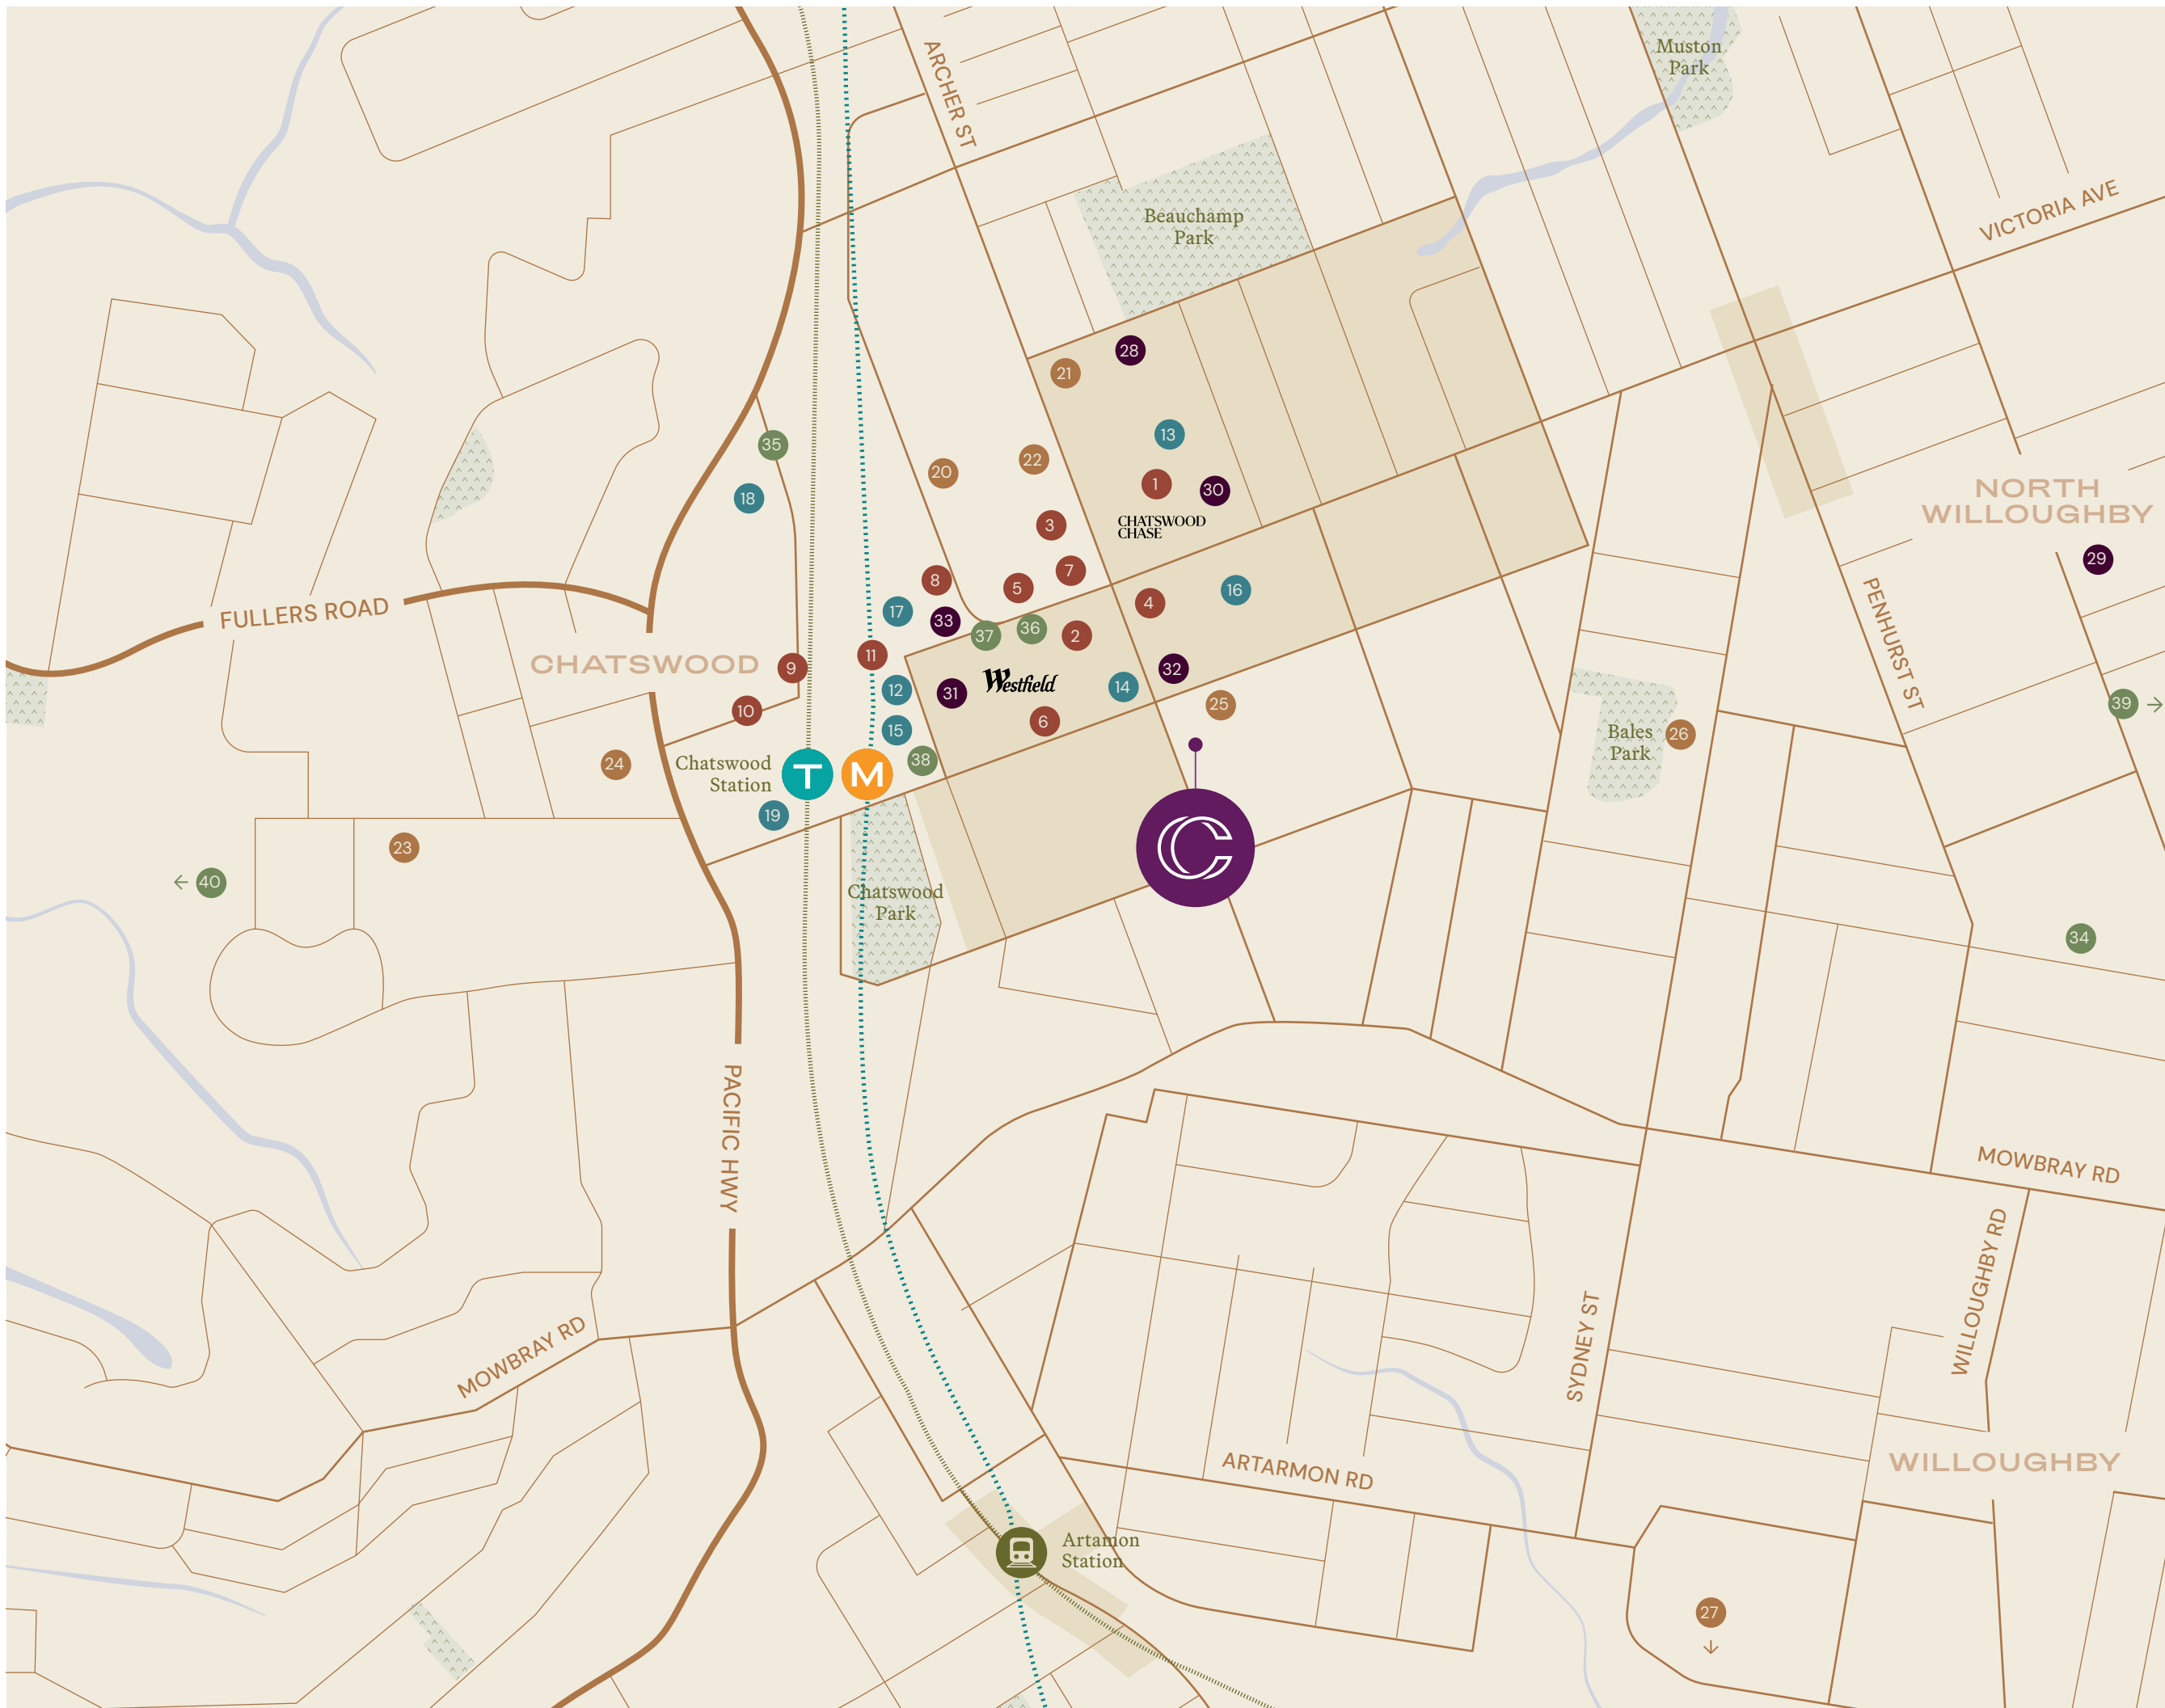

LOCATION

RESTAURANTS

1. Chatswood Chase Food Court
2. Westfield Hawker Lane
3. Mama Mulan
4. Bistro Kai
5. Smoque Brasserie
6. Doodie King, Westfield Shopping Centre
7. OMI
8. Hanasuki
9. Itzsan Yakniku Chatswood
10. 465 Avenue
11. The Orchard Hotel

CAFÉS

12. The Steam Engine
13. Butterboy Cookies, Chatswood Chase
14. Flower Child, Westfield
15. Toastiesmith Chatswood
16. Shuk Chatswood
17. Salt and Light
18. Apothecary Coffee
19. Tea Journal

EDUCATION & MEDICAL

SHOPPING & RETAIL

28. Losurdos Grocery Chatswood Chase
29. Harris Farm Willoughby
30. Chatswood Chase
31. Westfield Chatswood
32. Victoria Plaza
33. Lemon Grove Shopping

PARKS, RECREATION & ENTERTAINMENT

LEGEND

- Train line
- Metro line
- Parks & Green spaces
- Shopping Precincts
- Water